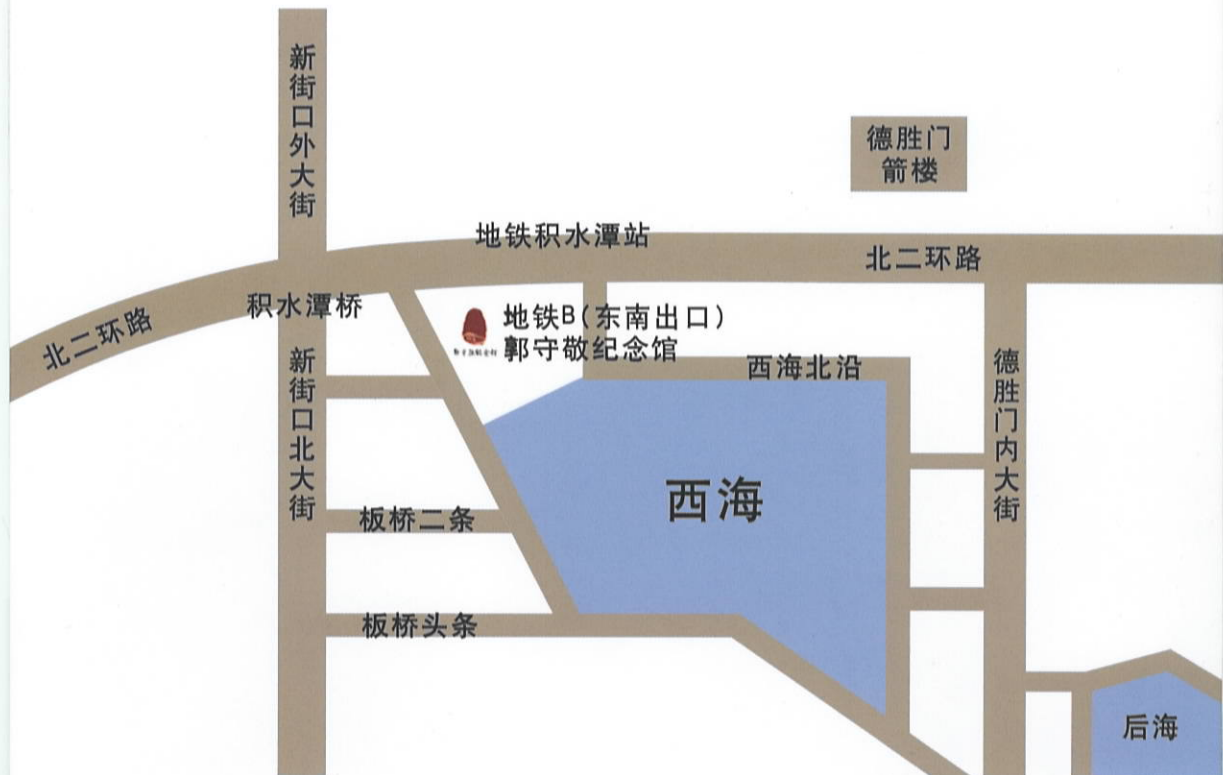

# Guo Shoujing Memorial Hall Huitong Temple, Beijing

开馆时间: 9:00 — 16:30 周一、周二闭馆

咨询电话: 010-83220016

乘车路线: 地铁2号线积水潭站B出口向西50米, 公交22、38、47、27、44路积水潭桥东站路南

地址: 北京市西城区德胜门西大街甲60号

邮编: 100035

Opening Time: 9 am to 4:30 pm, closed in Monday and Tuesday

Tel: 010-83220016

Route: Jishuitan Station of the 2nd Subway line, south side of Jishuitan East Stop of Bus 22, 28, 47, 27 and 44

Address: No.60, West Street Jia, Deshengmen, Xicheng District, *subway exit B*

Postal Code: 100035